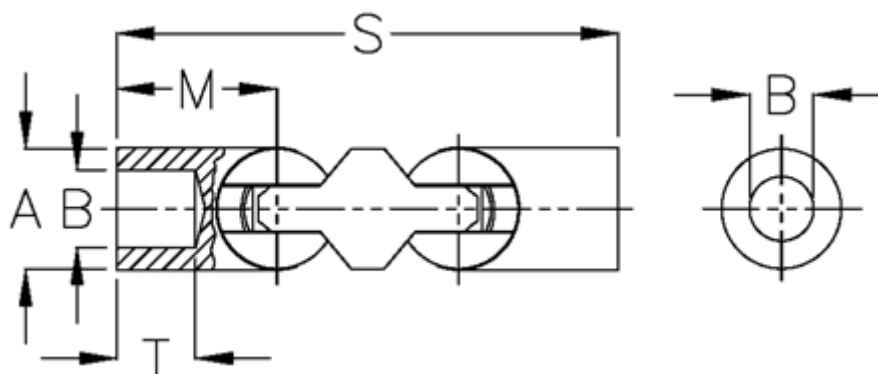

# Data Sheet

Article number: 07836300

Description: Ball joint, double 0.836.300  
0.836.300

## Measures

A	= 36
B H7	= 18
M	= 45.0
s	= 133
T	= 22